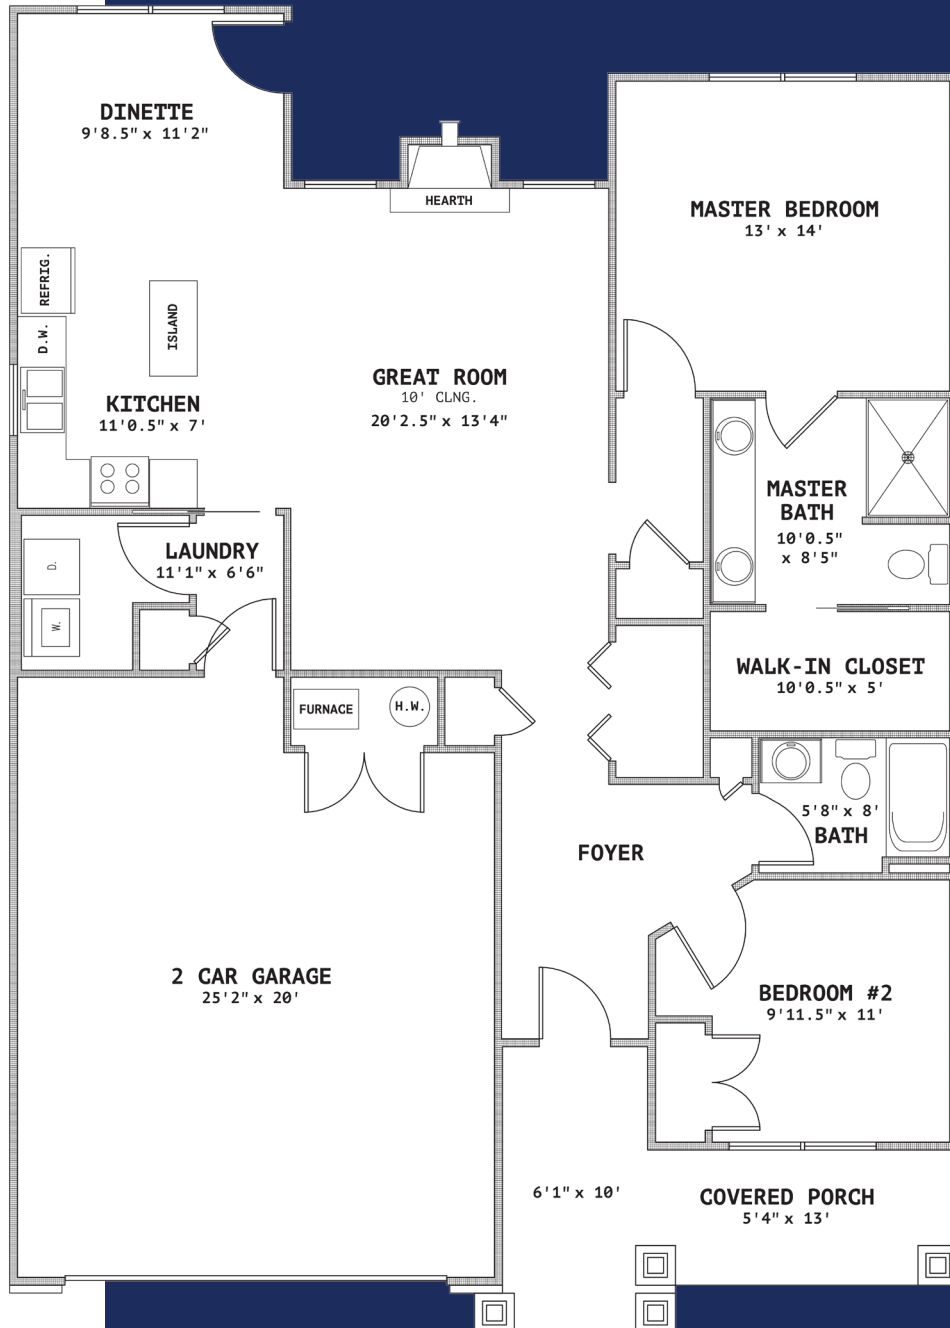

Coming Home Never Felt So Good