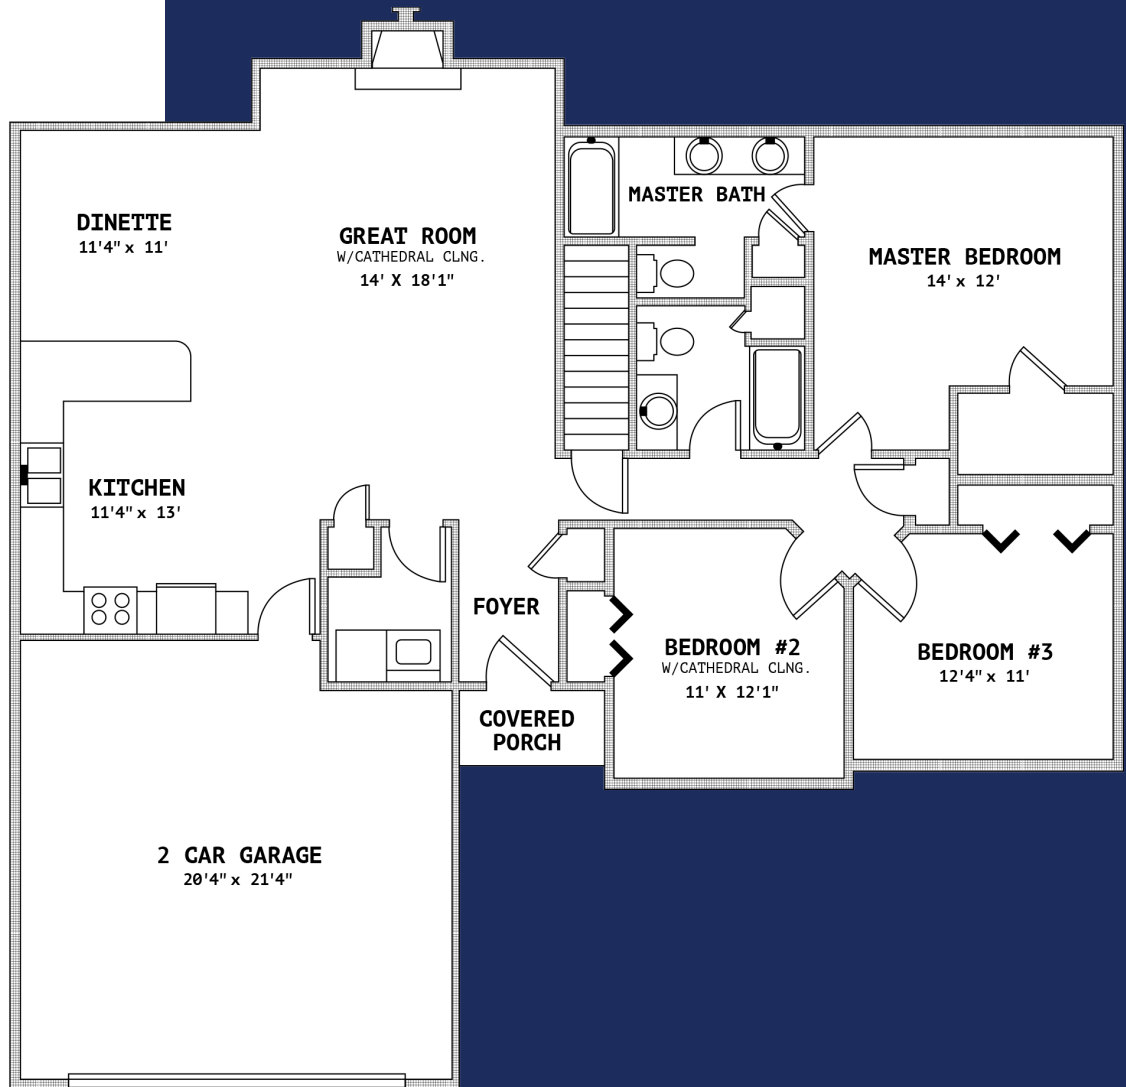

Hamilton I

RIDGE STONE HOMES

First Floor