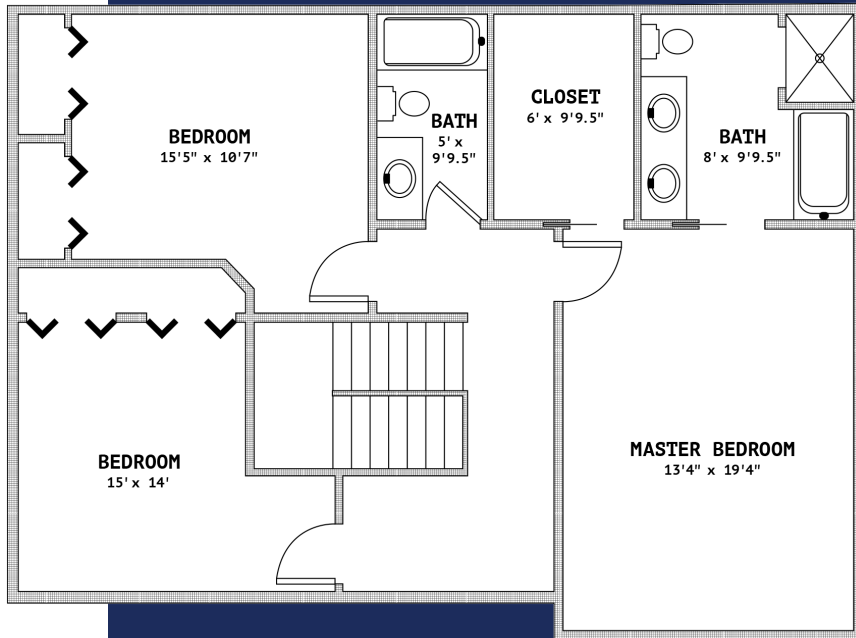

- Custom built with emphasis on quality materials and workmanship
- Beautiful 3 bedroom home
- Luxurious master suite with a walk-in closet
- Featuring 2 full baths
- Entrance foyer with hardwood floors
- Large family room with gas fireplace and cathedral ceiling
- Private patio
- Gourmet kitchen with cabinetry by Merrillat and granite counter tops
- Tappan 90% efficiency furnace

Coming Home Never Felt So Good

Heritage 2

RIDGE STONE HOMES

First Floor

Second Floor

Coming Home Never Felt So Good