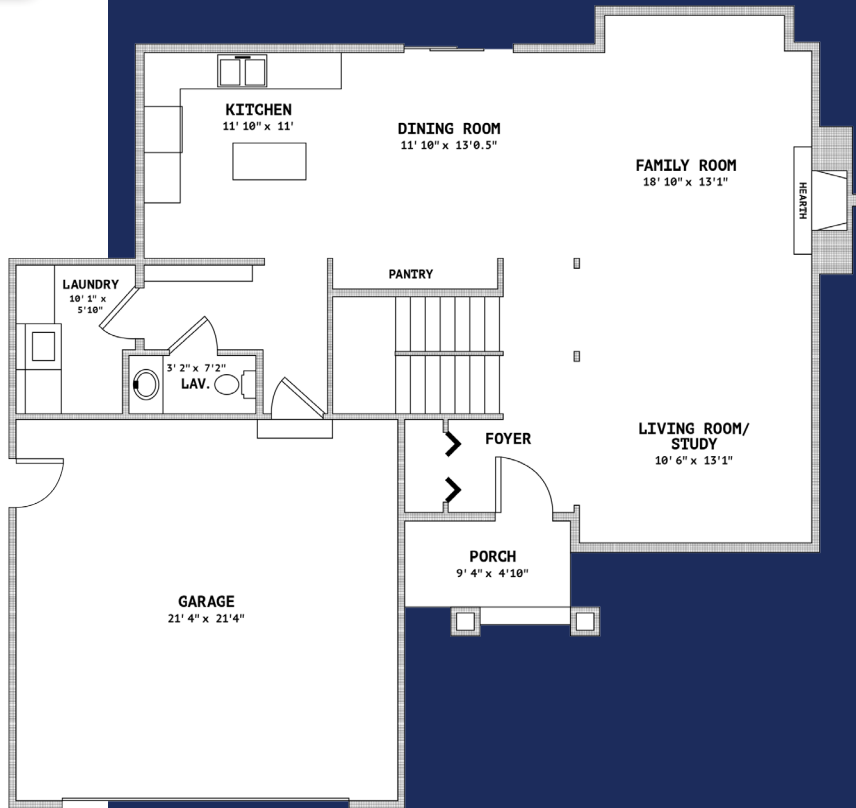

Heritage 2

RIDGE STONE HOMES

Approximately
2,106 square feet

(floor layouts on back)

For More Information
Call **419.874.8847**

All layouts and room dimensions are approximate. Ridgestone Builders LTD. reserves the right to make from time to time without the notice or obligation in price, specifications, and to change or discontinue models. Copyright © by Ridgestone Builders.

- Custom built with emphasis on quality materials and workmanship
- Beautiful 3 bedroom home
- Luxurious master suite with a walk-in closet
- Featuring 2 full baths
- Entrance foyer with hardwood floors
- Large family room with gas fireplace and cathedral ceiling
- Private patio
- Gourmet kitchen with cabinetry by Merrillat and granite counter tops
- Tappan 90% efficiency furnace

Coming Home Never Felt So Good

Heritage 2

RIDGE STONE HOMES

First Floor

Second Floor

Coming Home Never Felt So Good