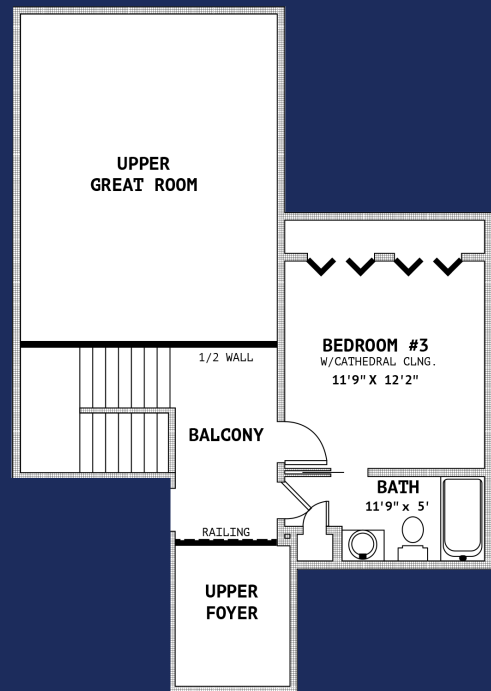

- Custom built with emphasis on quality materials and workmanship
- Beautiful 3 bedroom home
- Luxurious master suite with a walk-in closet
- Featuring 2 full baths
- Entrance foyer with hardwood floors
- Large family room with gas fireplace and cathedral ceiling
- Private patio
- Gourmet kitchen with cabinetry by Merrillat and granite counter tops
- 9' ceilings on 1st floor
- 95% efficiency furnace

Coming Home Never Felt So Good

Nantucket

RIDGE STONE HOMES

First Floor

Second Floor

Coming Home Never Felt So Good