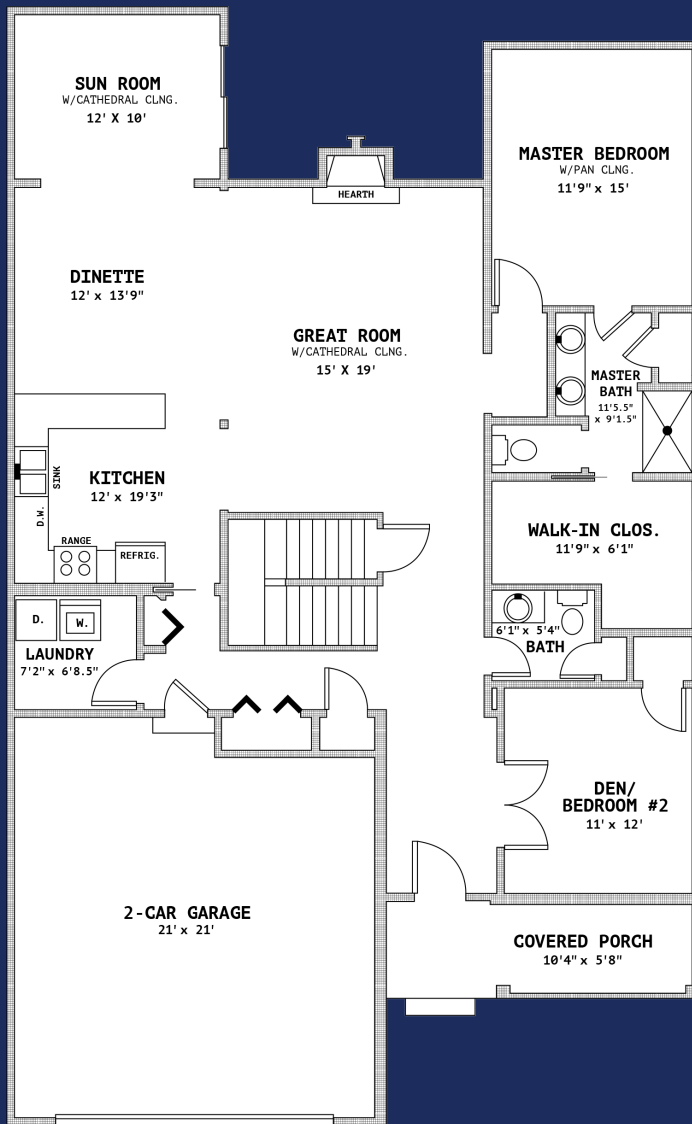

- Custom built with emphasis on quality materials and workmanship
- Beautiful 3 bedroom home
- Luxurious master suite with a walk-in closet
- Featuring 2 full baths
- Entrance foyer with hardwood floors
- Large family room with gas fireplace and cathedral ceiling
- Private patio
- Gourmet kitchen with cabinetry by Merrillat and granite counter tops
- 9' ceilings on 1st floor
- 95% efficiency furnace

Coming Home Never Felt So Good

Nantucket

RIDGE STONE HOMES

First Floor

Second Floor

Coming Home Never Felt So Good